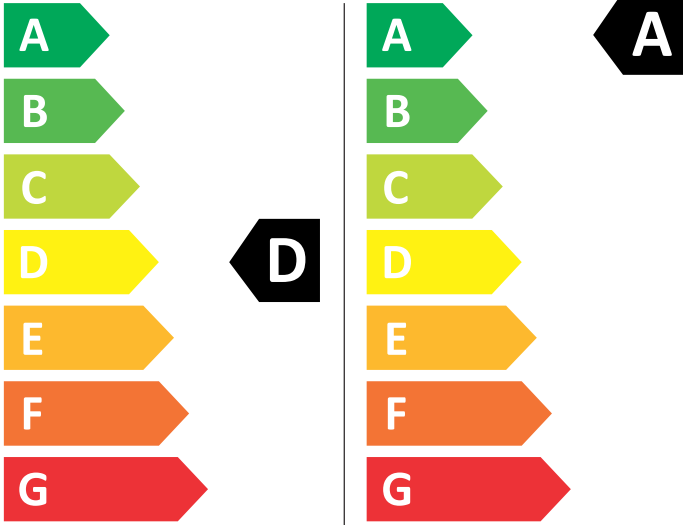

ENERG

HISENSE

WD1I1142BWL2

342 kWh/100

42 kWh/100

7.0 kg

11.0 kg

99 L