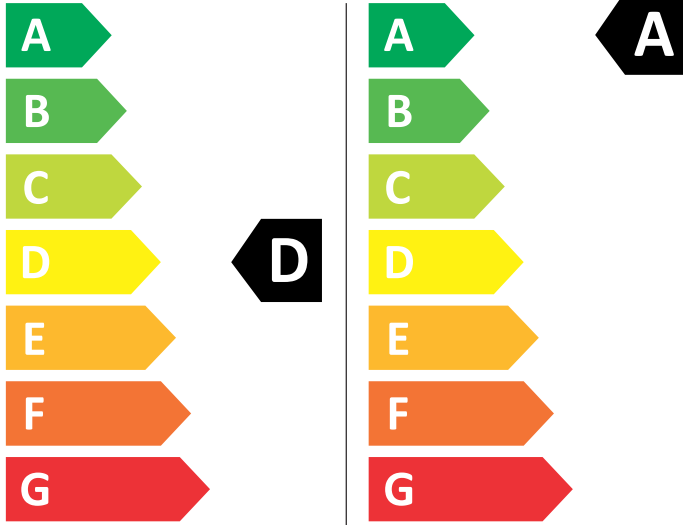

ENERG

HISENSE

WD1I1142BBL2

342 kWh/100

42 kWh/100

7.0 kg

11.0 kg

99 L