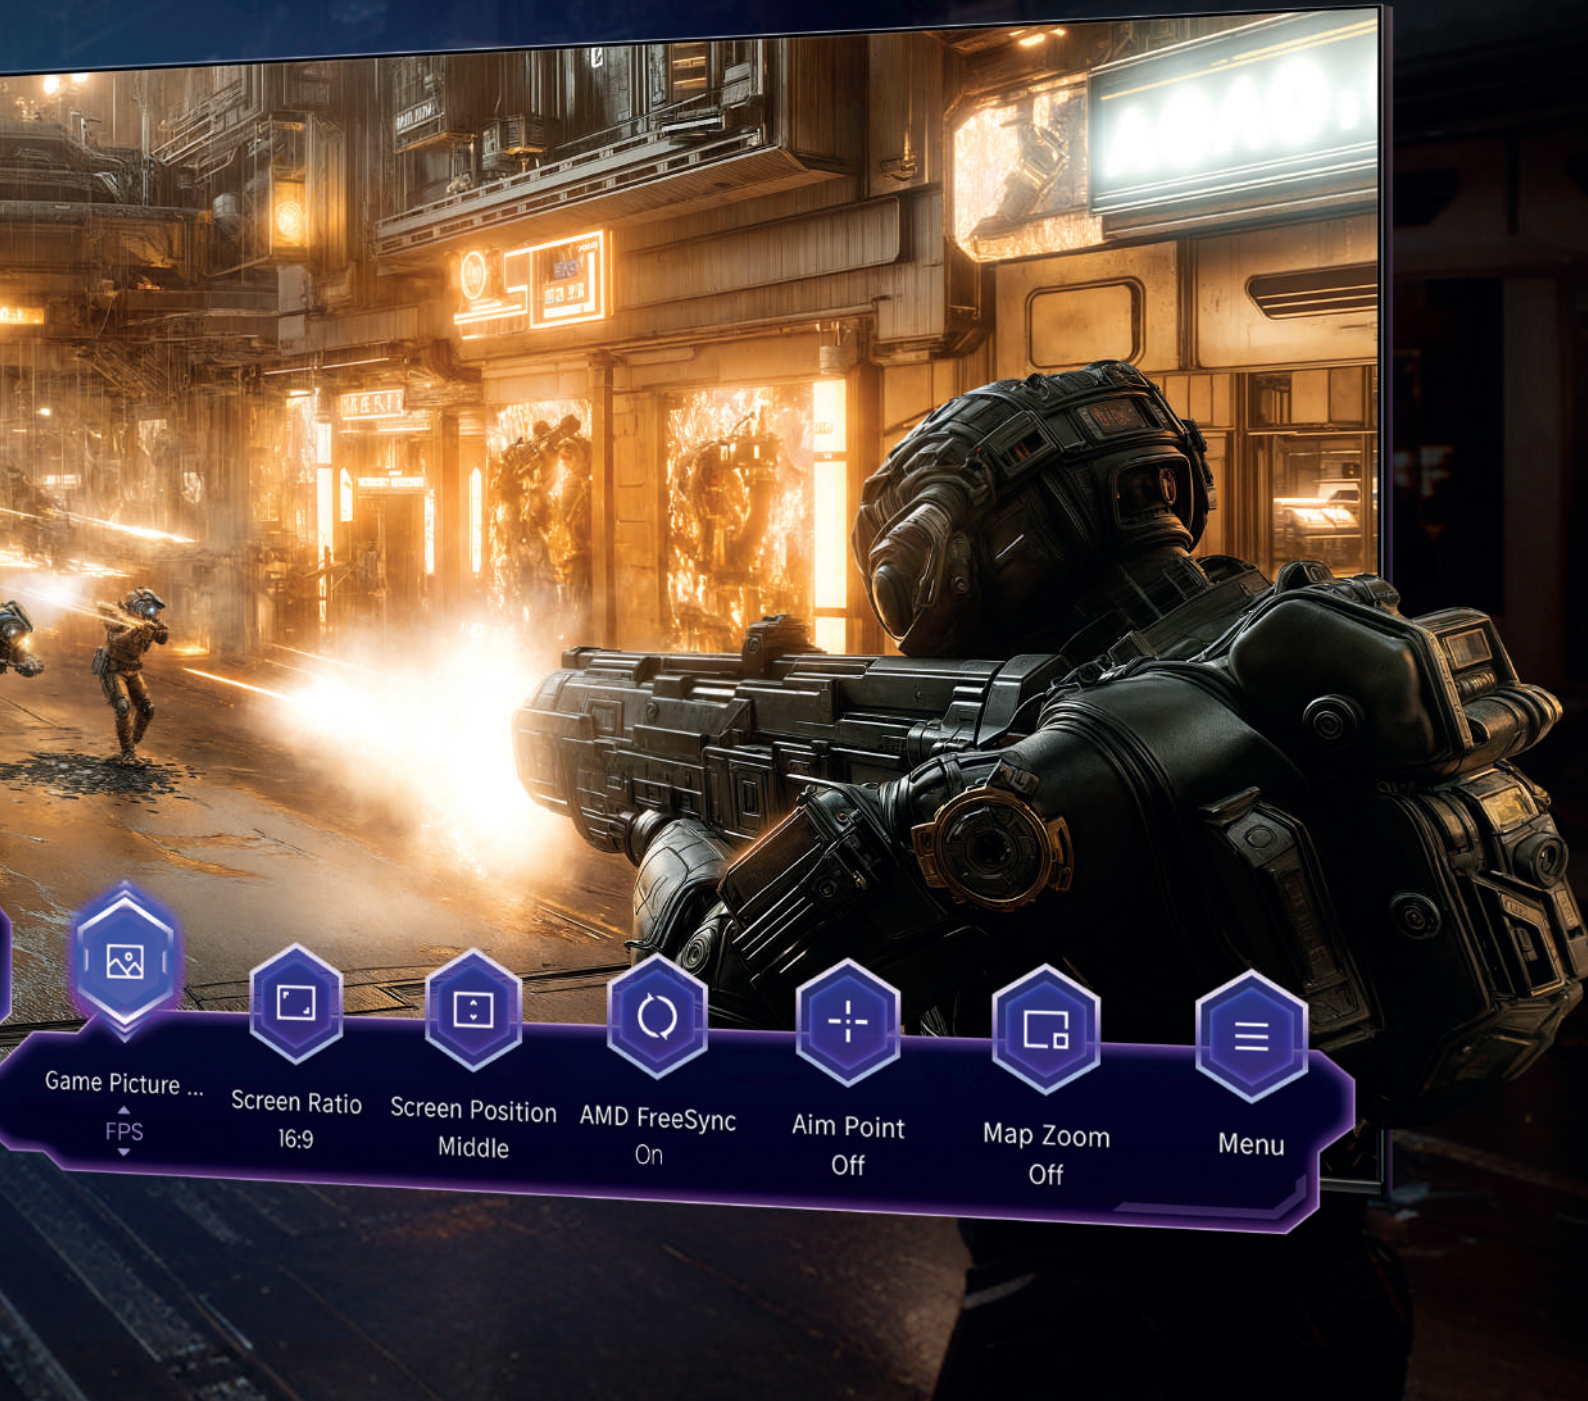

Game Picture ...

FPS

Screen Ratio

16:9

Screen Position

Middle

AMD FreeSync

On

Aim Point

Off

Map Zoom

Off

Menu