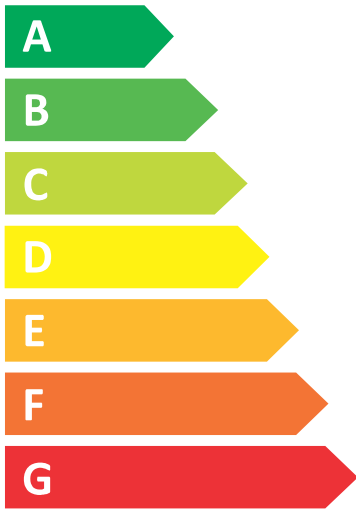

ENERG

HISENSE

WFQY701429VJM

A

46 kWh /

7.0 kg

3:17

32 L