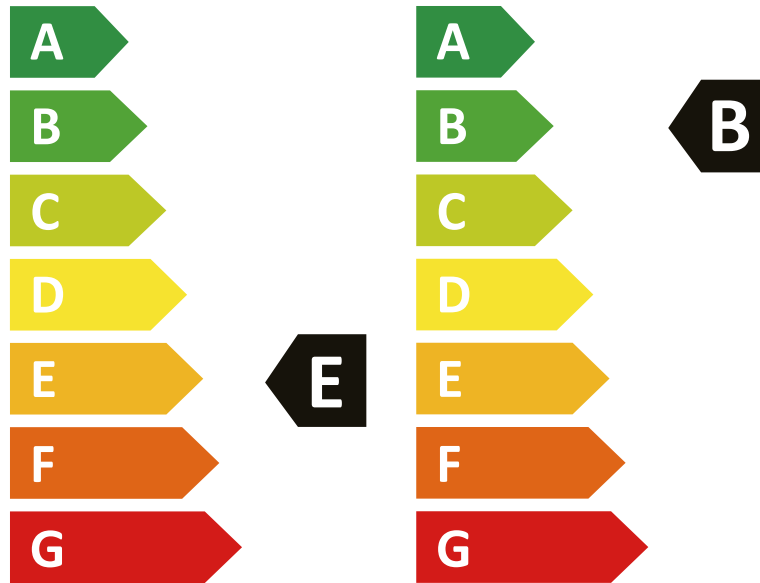

HISENSE

WDQY1014EVJM

376 kWh/100

59 kWh/100

6,0 kg 10,0 kg

90L 43L

7:40 3:59

AB CDEFG A B C D 71dB